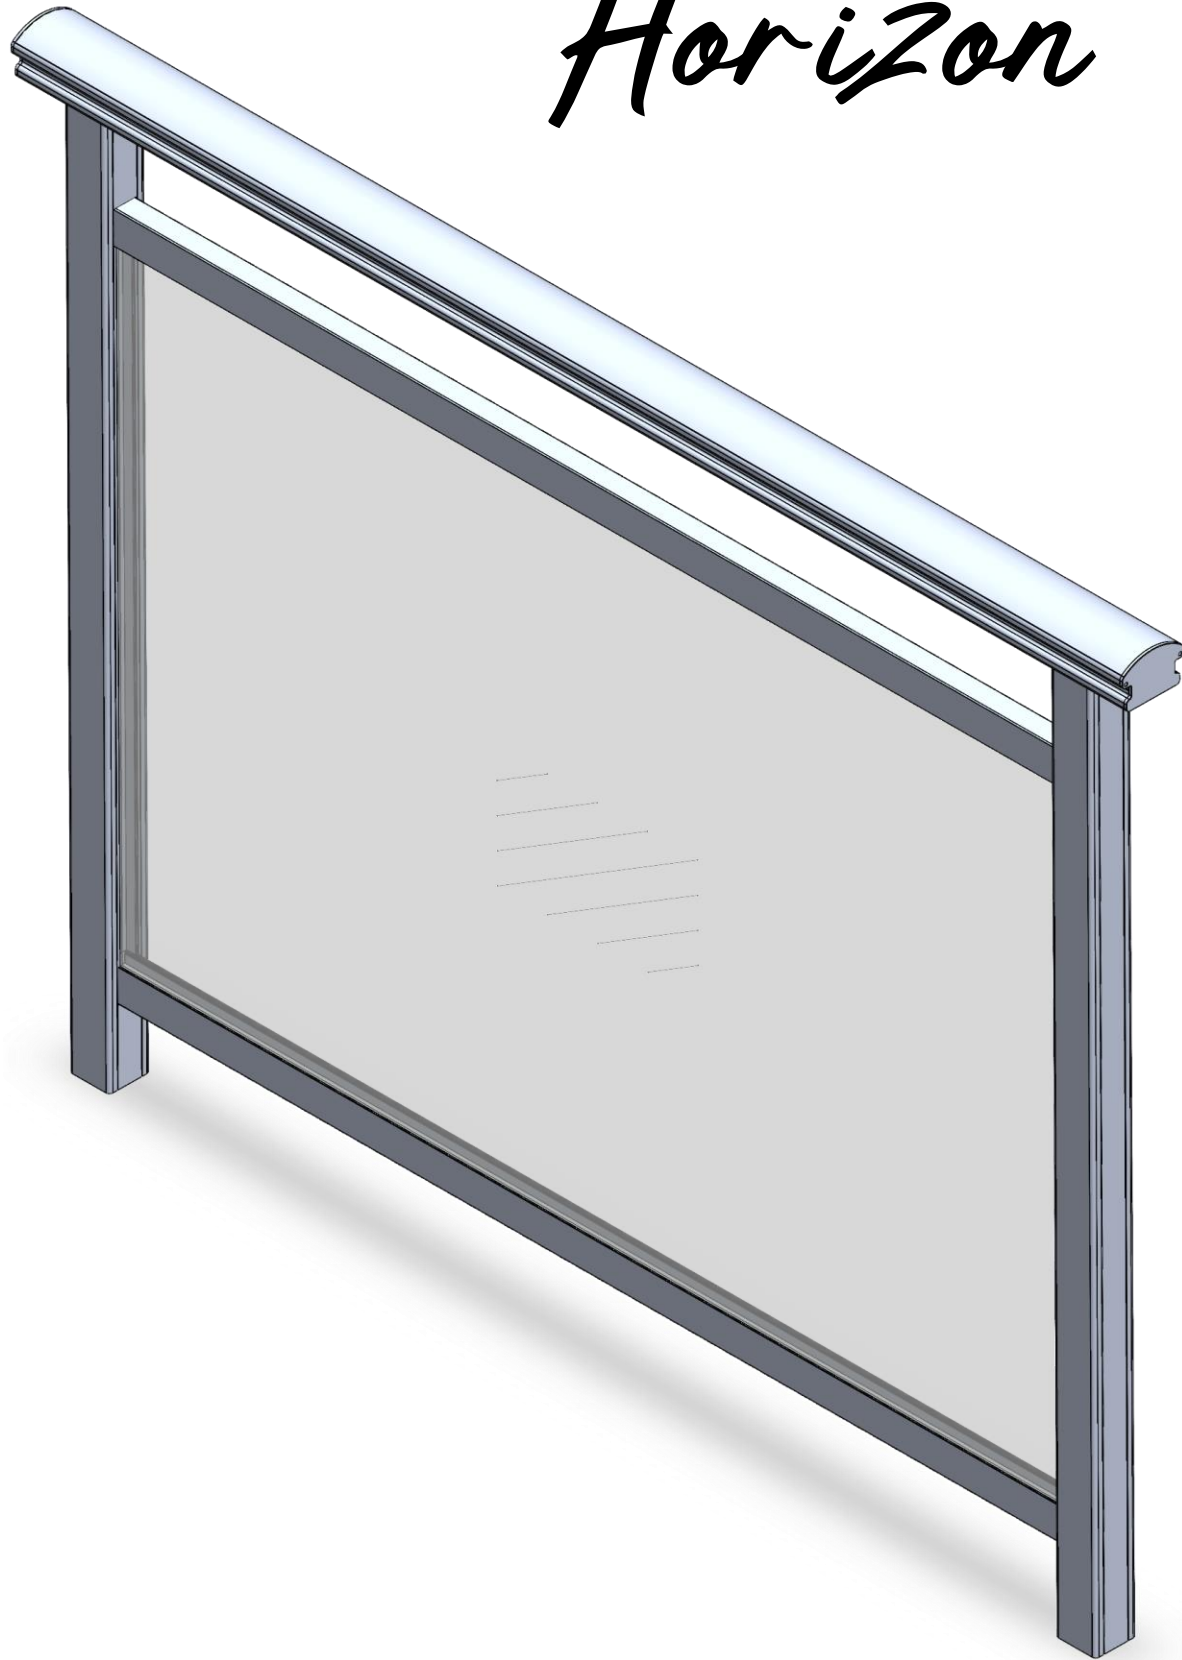

ELEGRA

Horizon

ACME