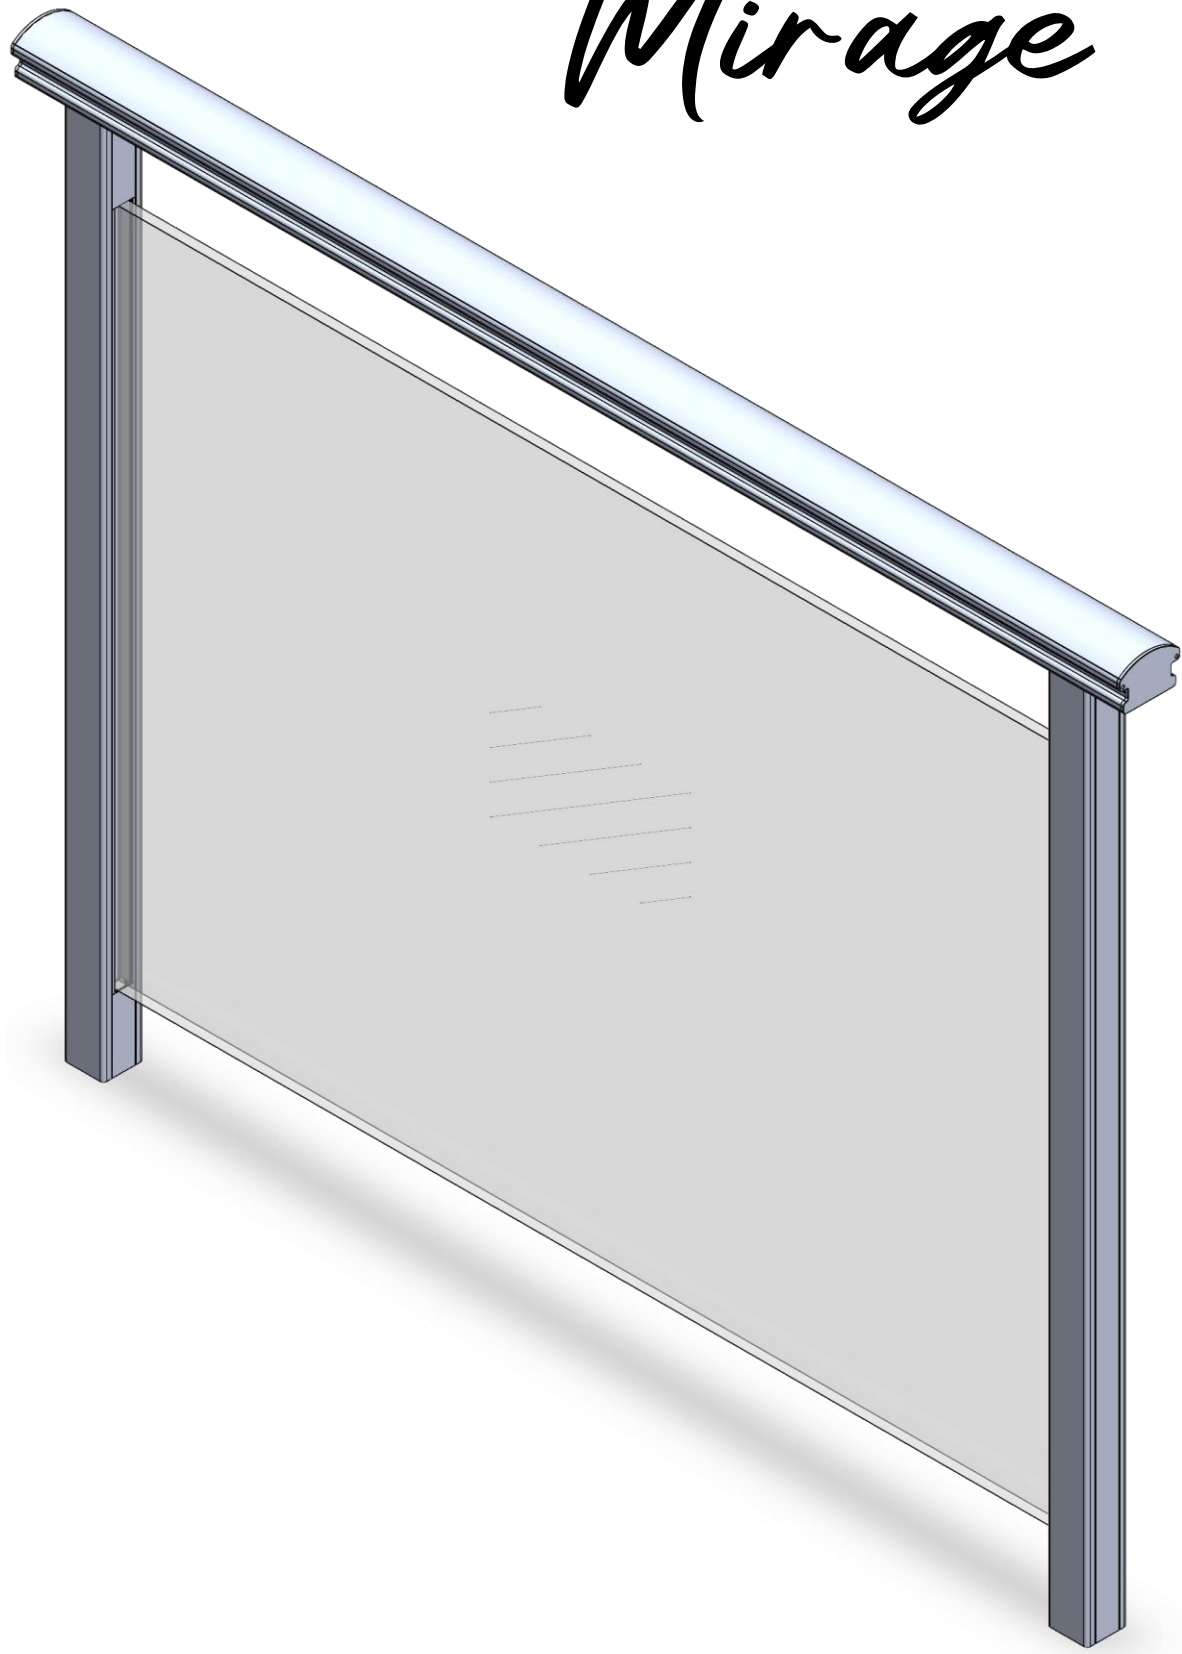

ELEGRA

Mirage

ACME