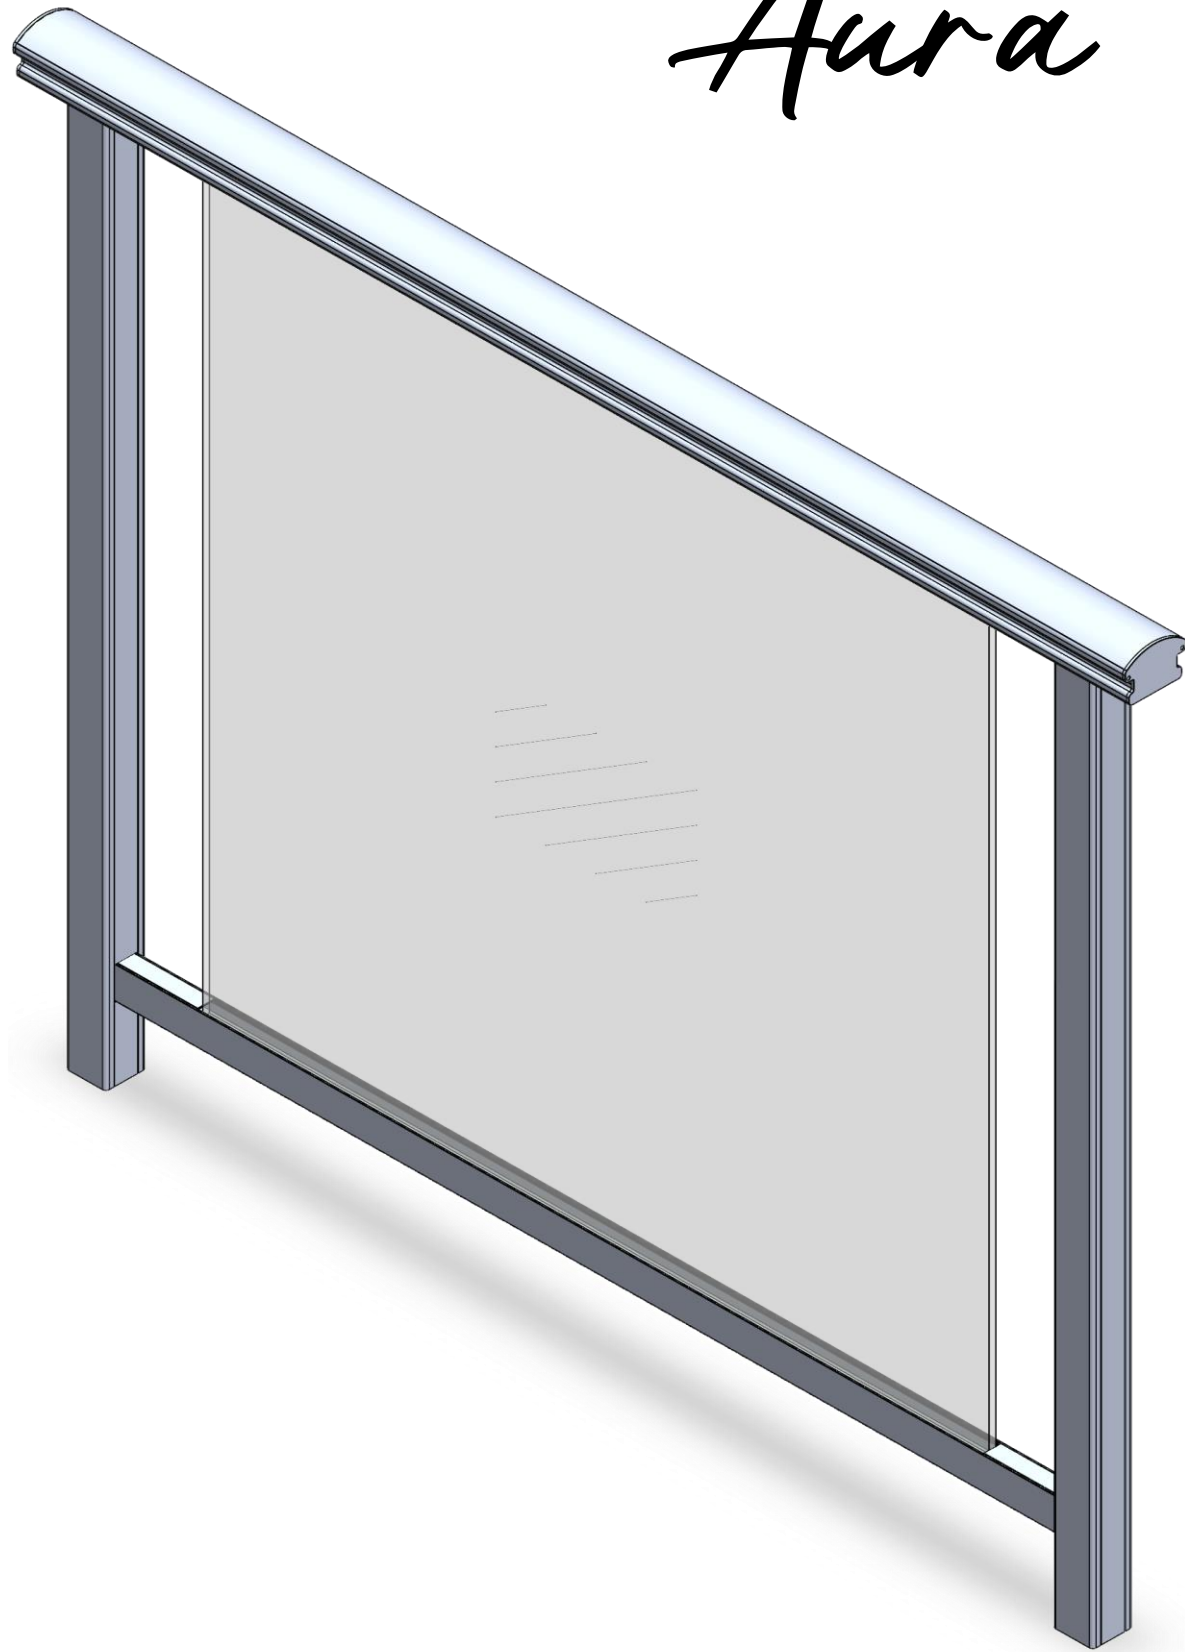

ELEGRA

Aura

ACME