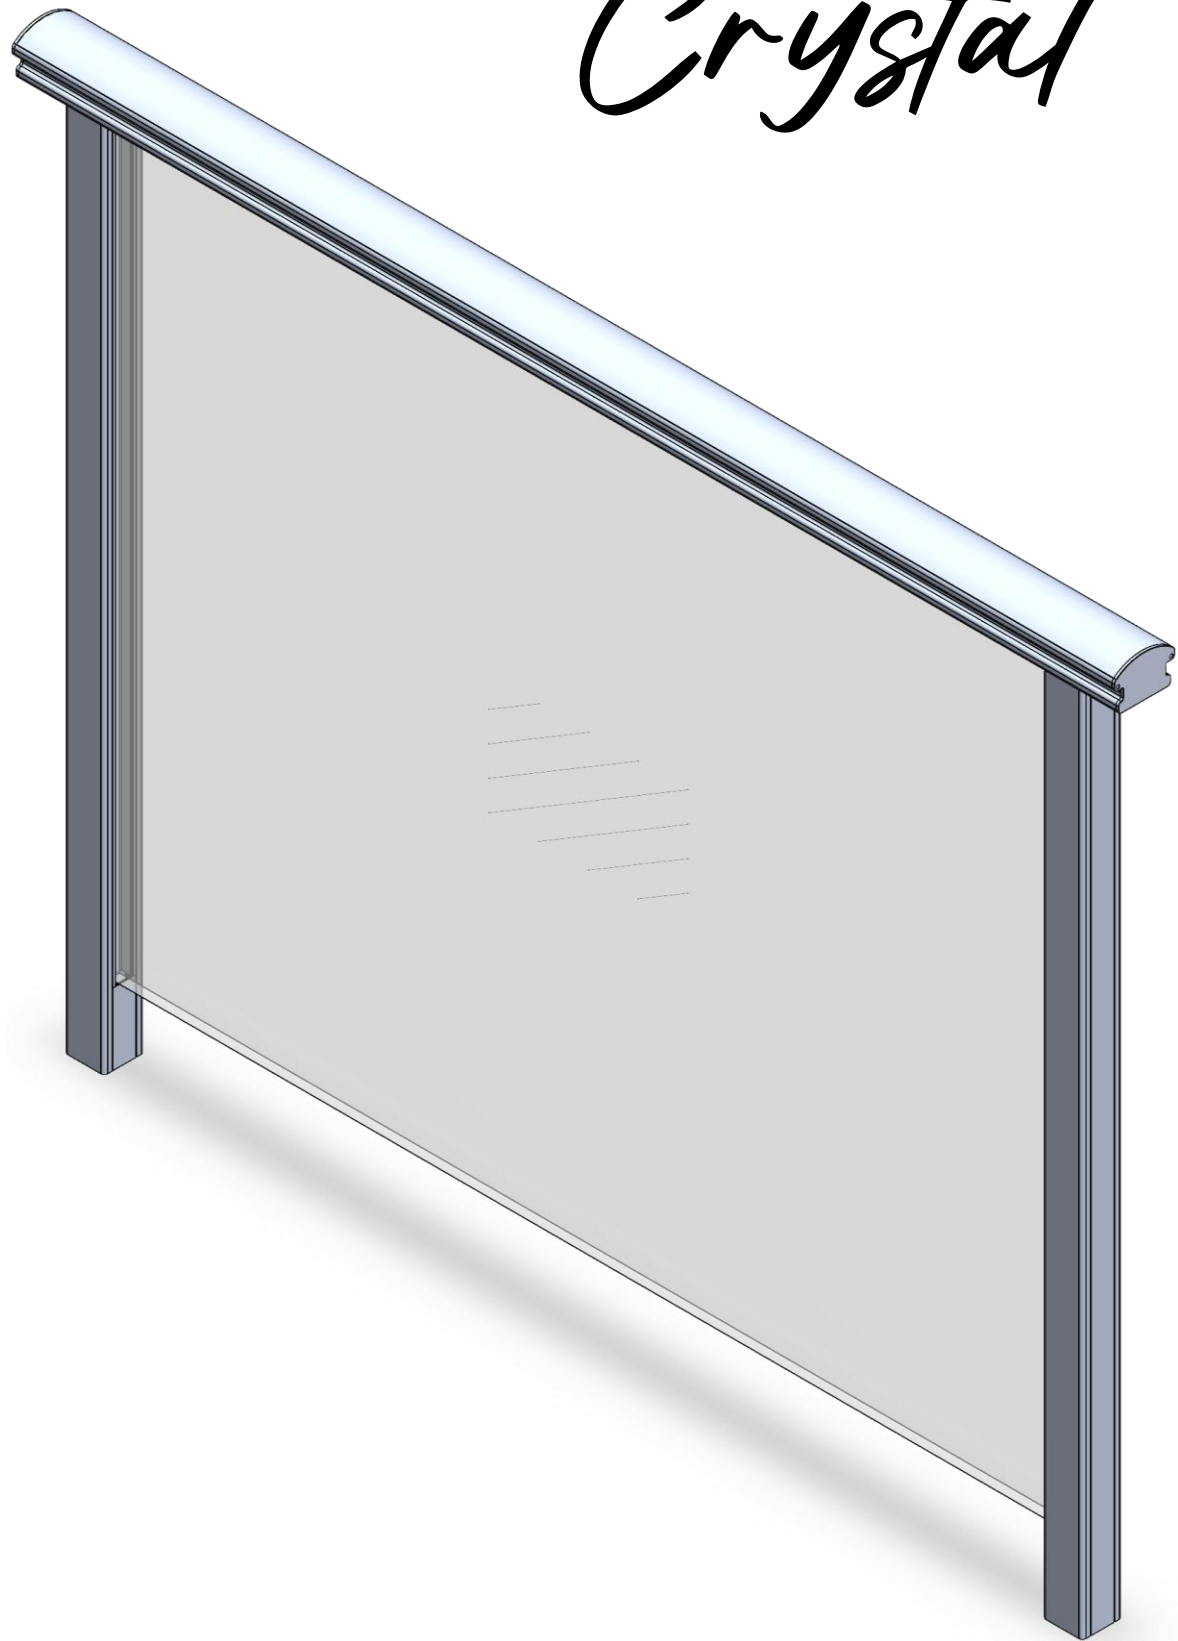

ELEGRA

Crystal

ACME