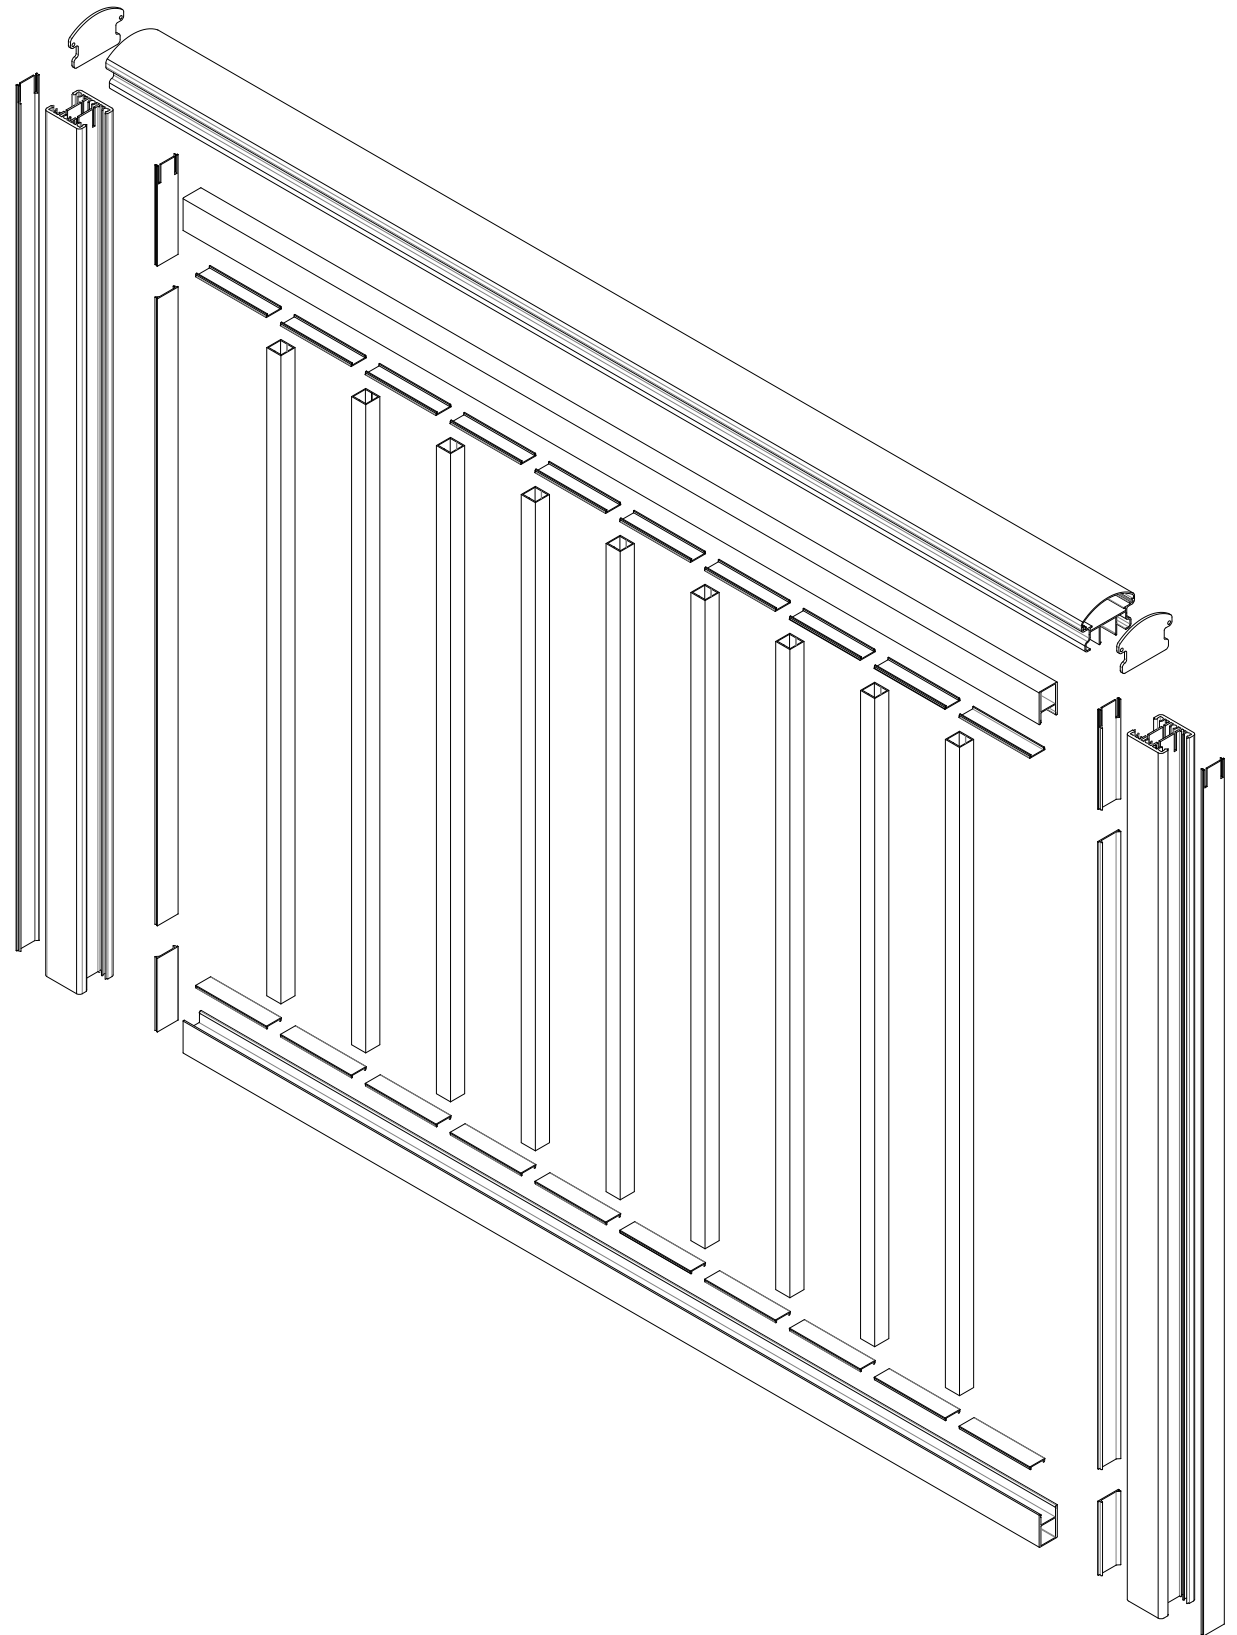

ELEGRA

Classic

ACME