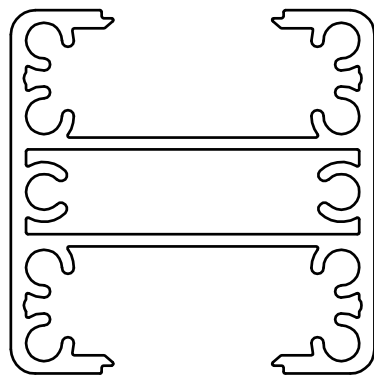

- **Versatile & Customizable:** ELEGRA's design integrates seamlessly into various architectural styles, delivering both functionality and sophistication.

Profile Identification

DIE No. TR-B3085 | ELEGRA
FLAT HANDRAIL

DIE No. TR-E3085 | ELEGRA
HANDRAIL

DIE No. TR-R4080 | ELEGRA
ROUNDED HANDRAIL

DIE No. ST-S6060 | ELEGRA
STANCHION

DIE No. BL-S20 | ELEGRA
BALUSTER

DIE No. HR-C2725 | ELEGRA
HORIZONTAL RAIL

DIE No. ST-C60 | ELEGRA
SIDE CLIP