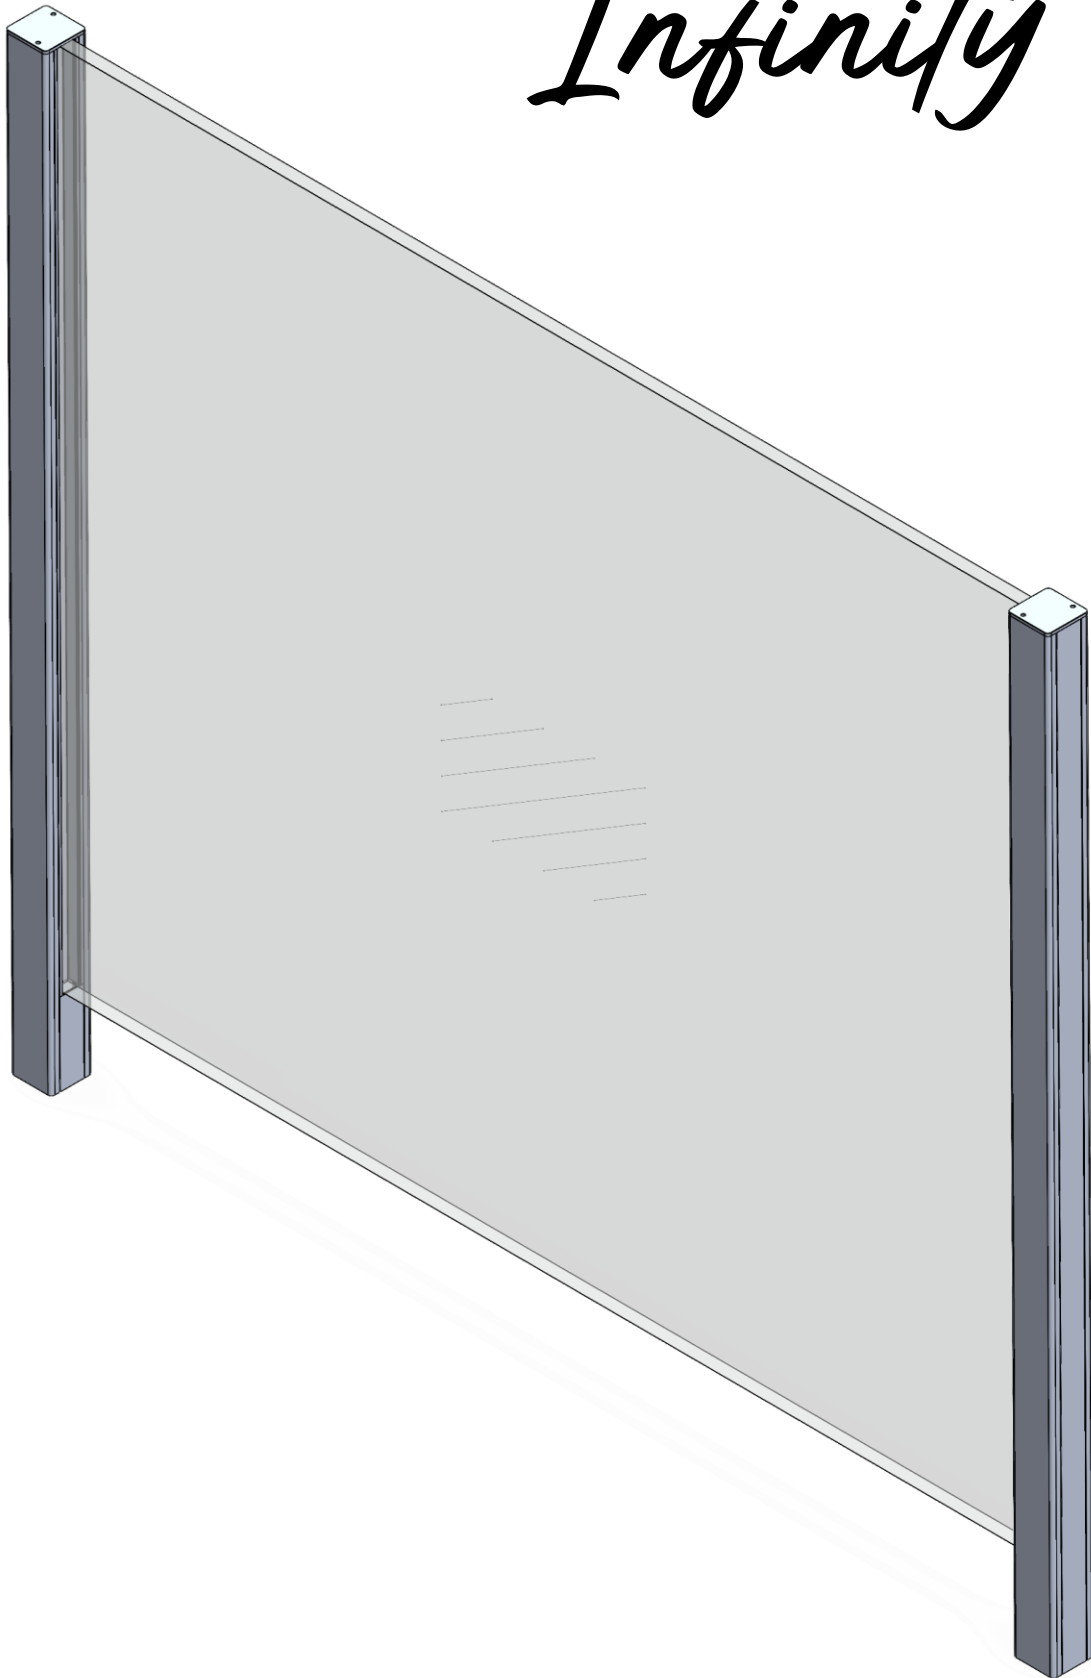

ELEGRA

Infinity

ACME