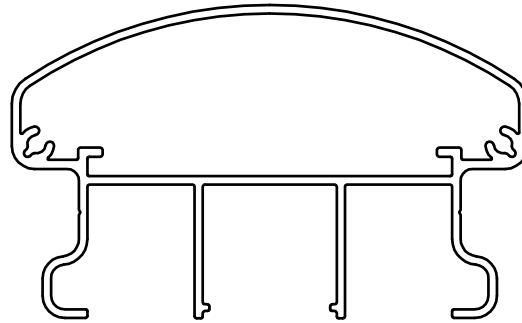

- **Enhanced Views:** With minimized posts, ELEGRA offers uninterrupted sightlines, perfect for spaces where maintaining views is essential.

- **Durable & Stylish:** Designed with sleek, modern lines and constructed from high-quality materials, ensuring long-lasting performance even in high-traffic areas.

- **Versatile & Customizable:** ELEGRA's design integrates seamlessly into various architectural styles, delivering both functionality and sophistication.

Profile Identification

DIE No. TR-B3085 | ELEGRA
FLAT HANDRAIL

DIE No. TR-E3085 | ELEGRA
HANDRAIL

DIE No. TR-R4080 | ELEGRA
ROUNDED HANDRAIL

DIE No. ST-S6060 | ELEGRA
STANCHION

DIE No. BL-S20 | ELEGRA
BALUSTER

DIE No. HR-C2725 | ELEGRA
HORIZONTAL RAIL

DIE No. ST-C60 | ELEGRA
SIDE CLIP