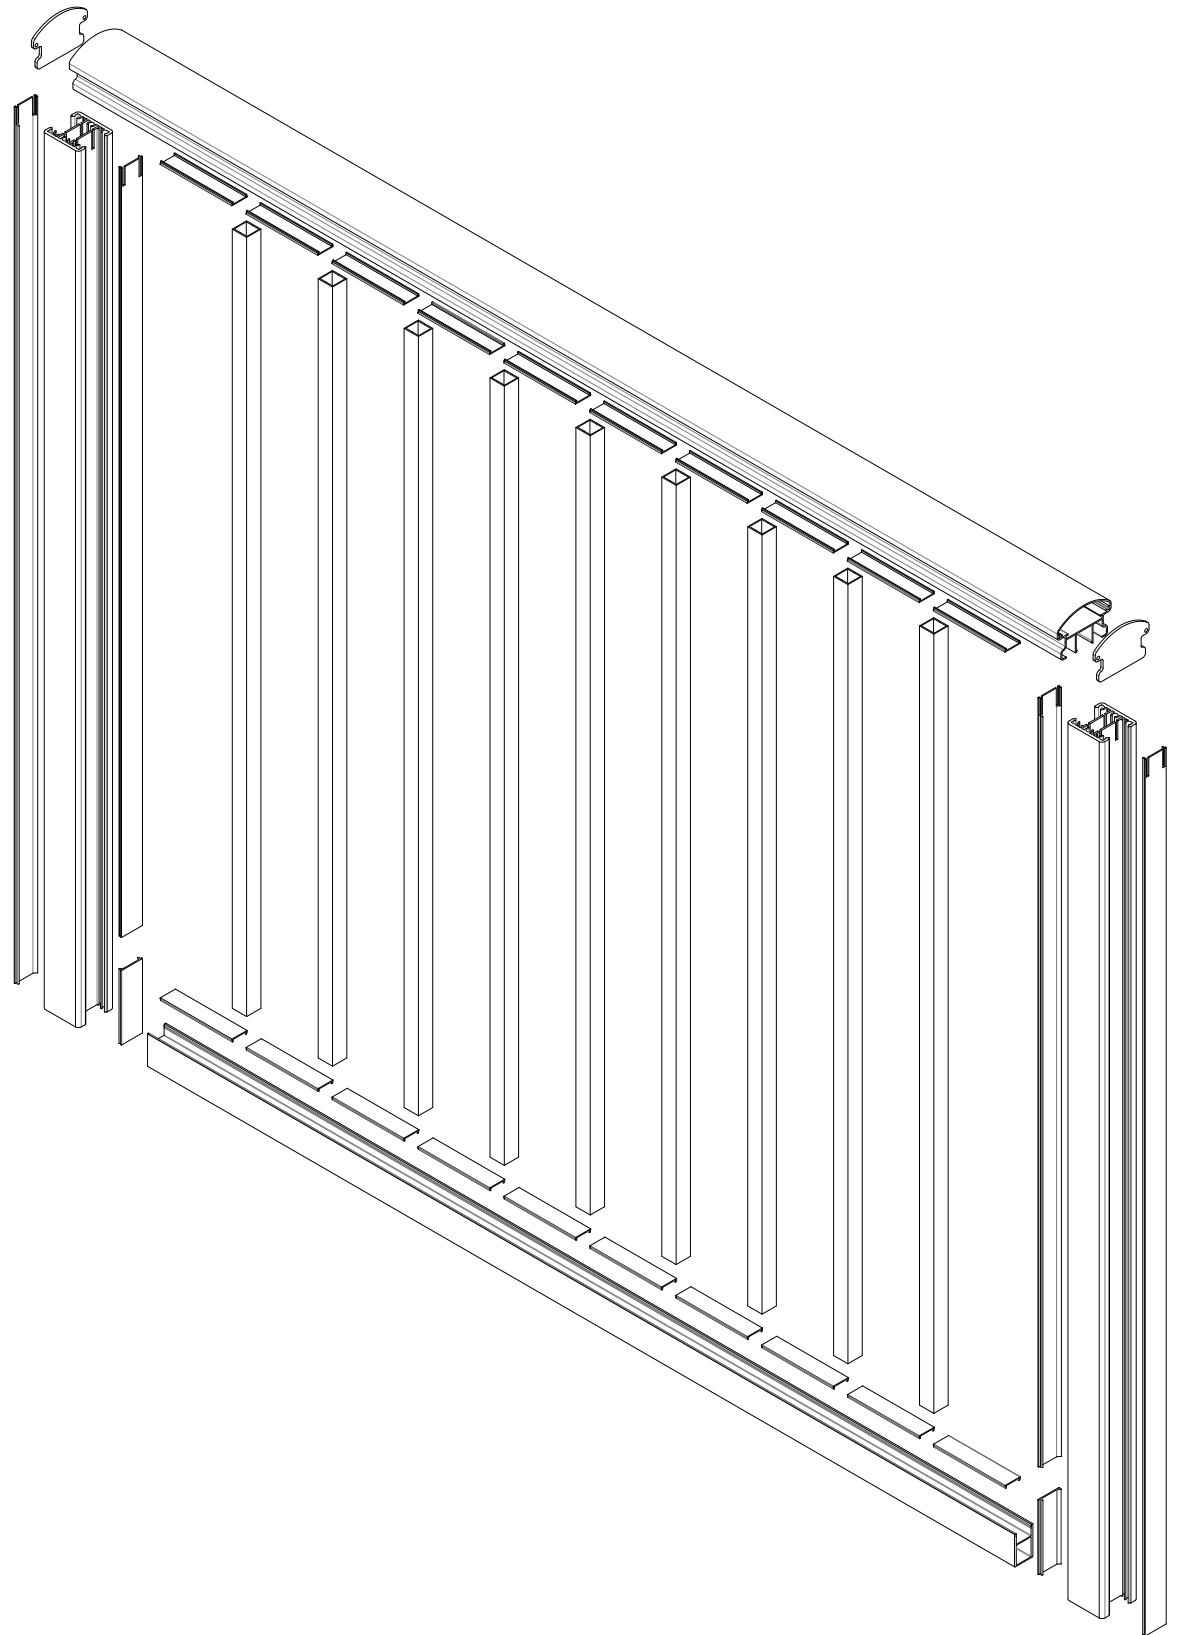

ELEGRA

Heritage

ACME