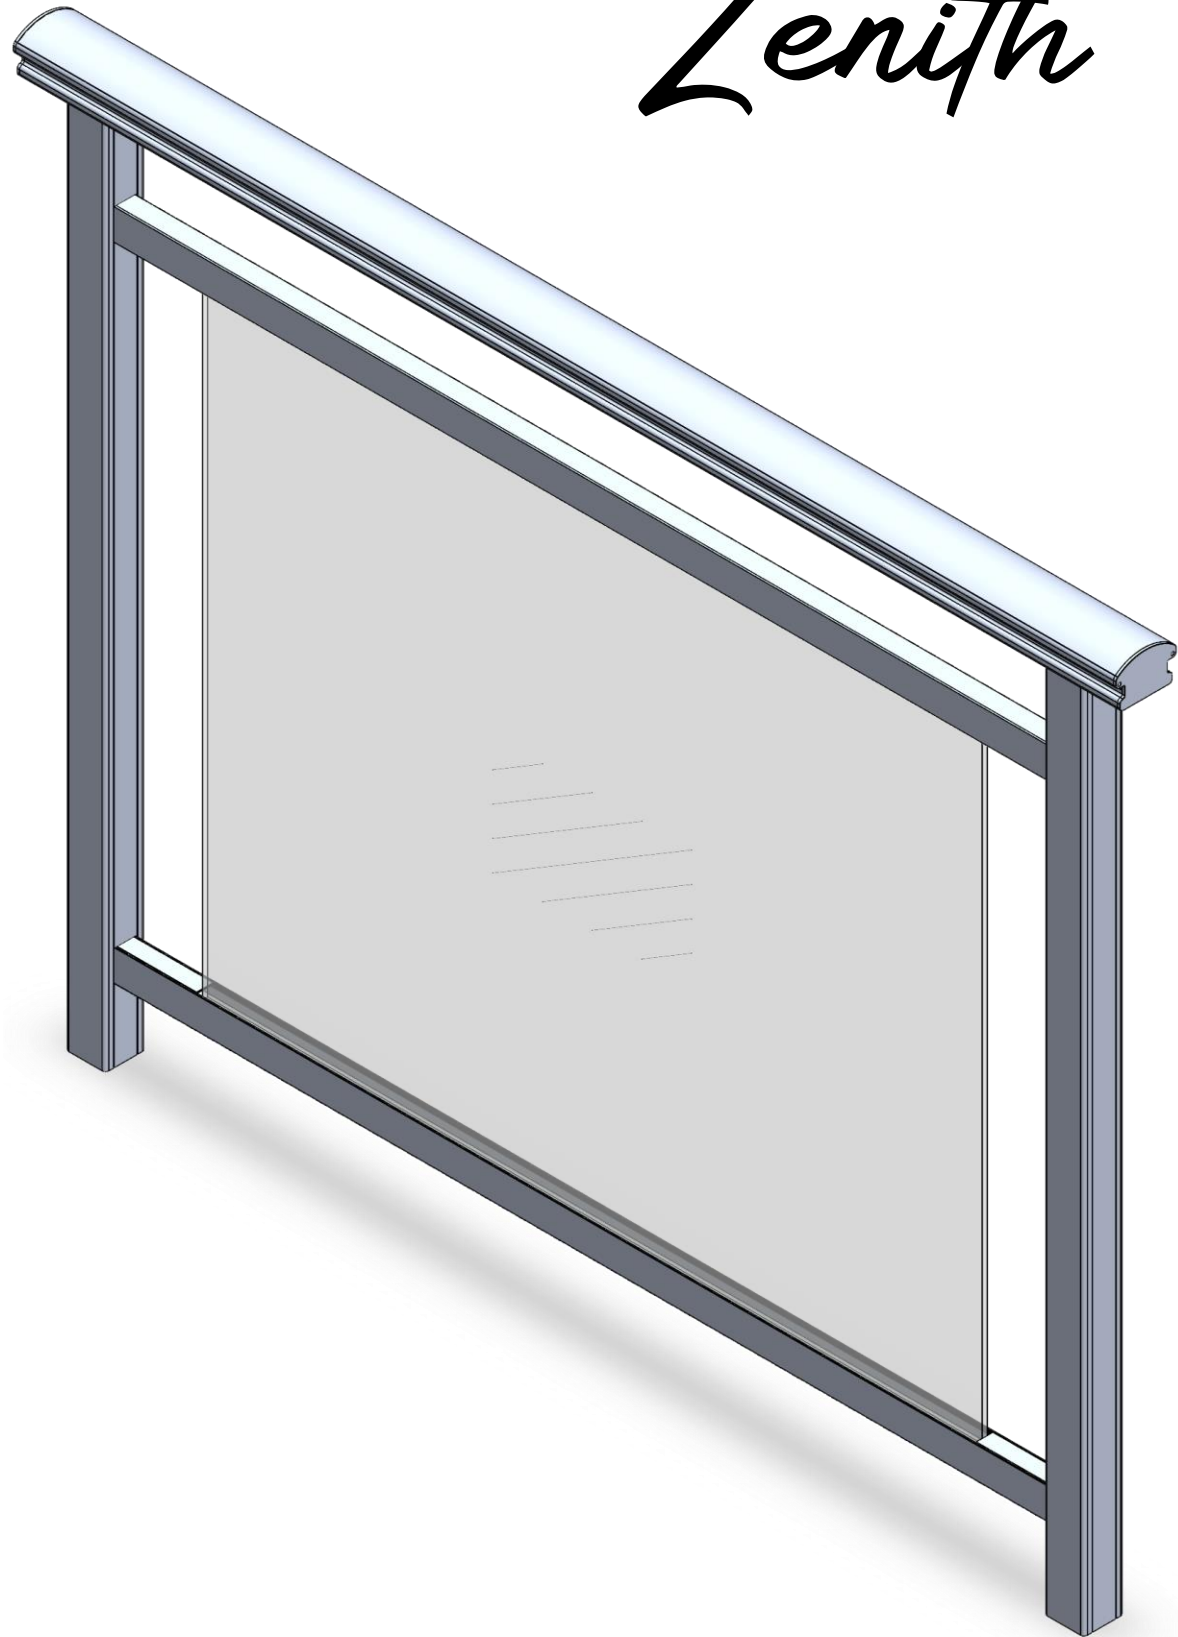

ELEGRA

Zenith

ACME