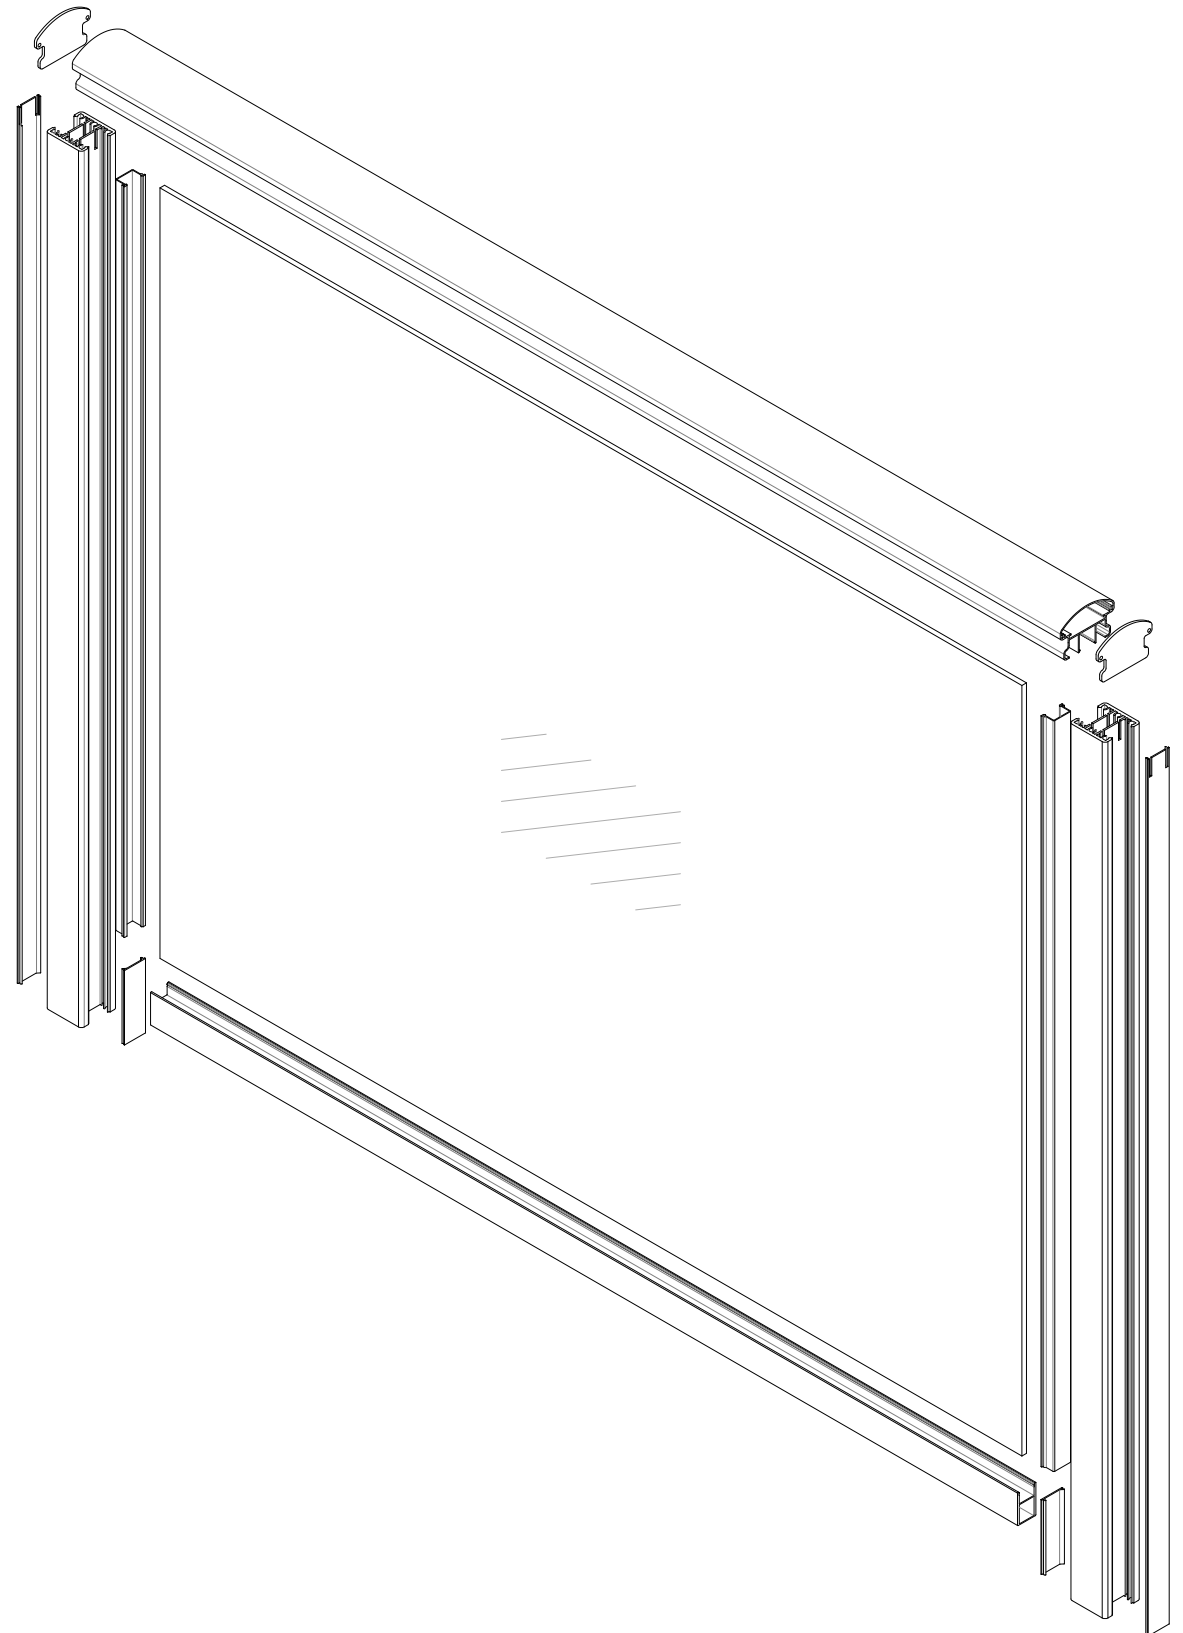

ELEGRA

Vista

ACME