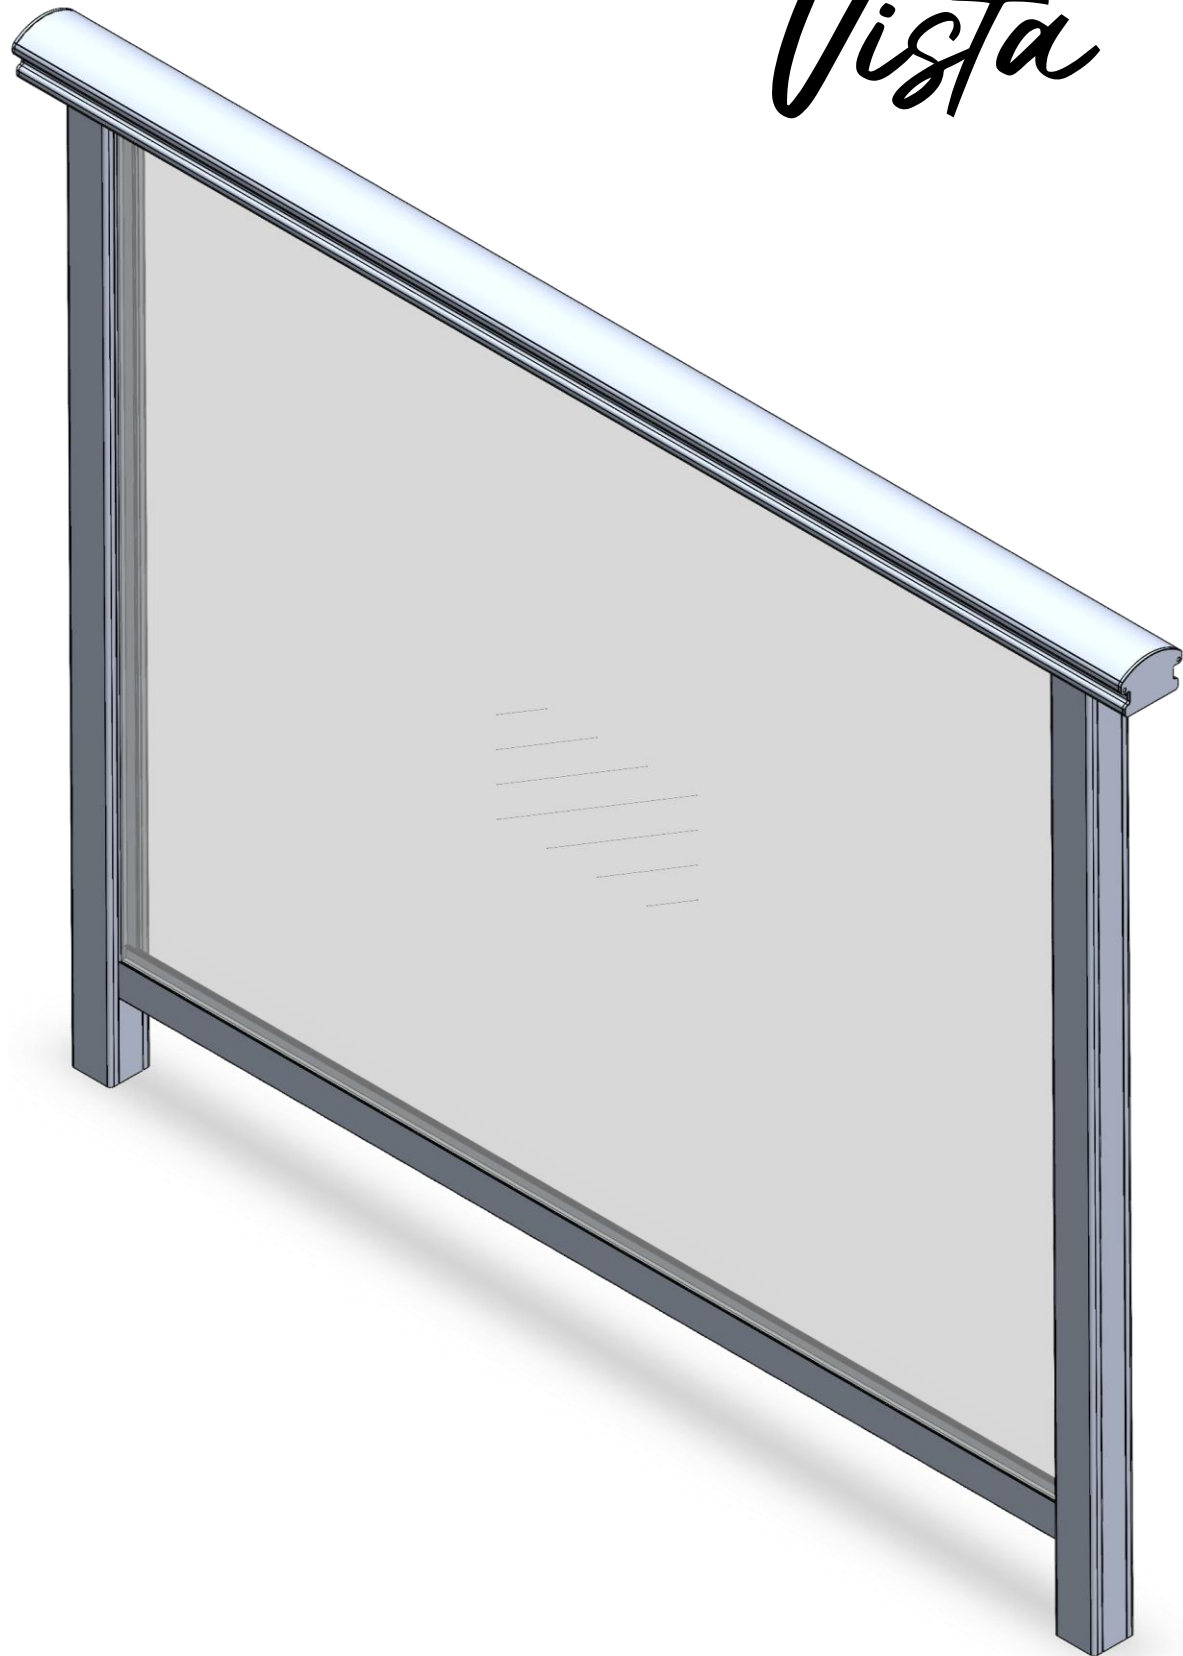

ELEGRA

Vista

ACME