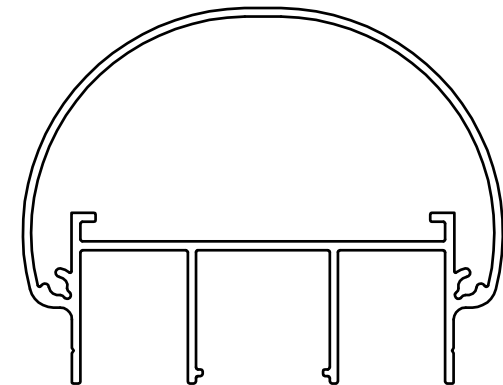

- **Versatile & Customizable:** ELEGRA's design integrates seamlessly into various architectural styles, delivering both functionality and sophistication.

Profile Identification

DIE No. TR-B3085 | ELEGRA
FLAT HANDRAIL

DIE No. TR-E3085 | ELEGRA
HANDRAIL

DIE No. TR-R4080 | ELEGRA
ROUNDED HANDRAIL

DIE No. ST-S6060 | ELEGRA
STANCHION

DIE No. BL-S20 | ELEGRA
BALUSTER

DIE No. HR-C2725 | ELEGRA
HORIZONTAL RAIL

DIE No. ST-C60 | ELEGRA
SIDE CLIP