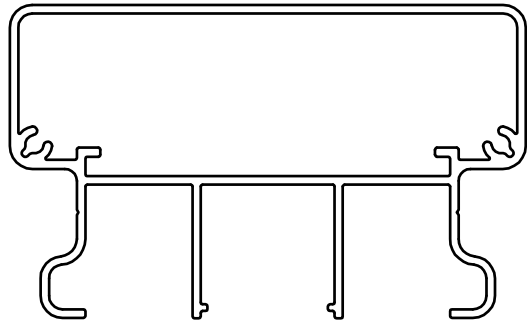

- **Versatile & Customizable:** ELEGRA's design integrates seamlessly into various architectural styles, delivering both functionality and sophistication.

Profile Identification

DIE No. TR-B3085 | ELEGRA
FLAT HANDRAIL

DIE No. TR-E3085 | ELEGRA
HANDRAIL

DIE No. TR-R4080 | ELEGRA
ROUNDED HANDRAIL

DIE No. ST-S6060 | ELEGRA
STANCHION

DIE No. BL-S20 | ELEGRA
BALUSTER

DIE No. HR-C2725 | ELEGRA
HORIZONTAL RAIL

DIE No. ST-C60 | ELEGRA
SIDE CLIP